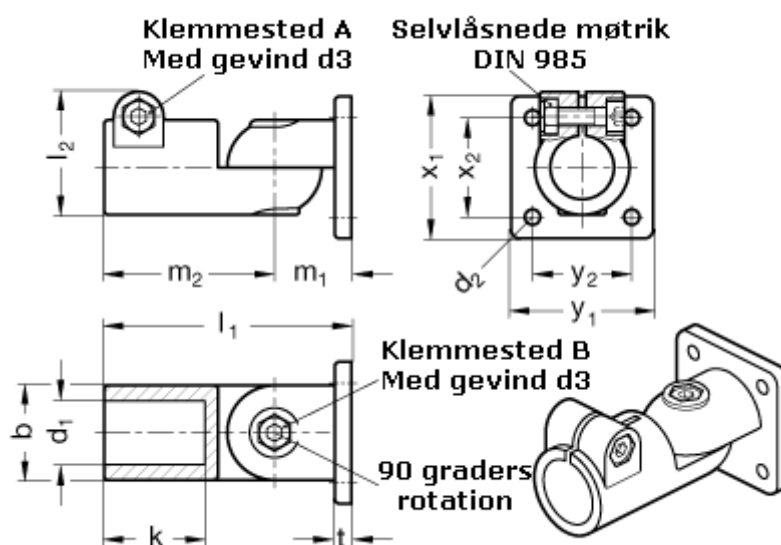

Article number: 20282B20T2SW

Description: E+G Swivel clamp connector joint
GN 282-B20-T-2-SW

Measures

b = 40	m2 = 72
d1 = B20	t = 7
d2 = 6.5	x1 = 60
d3 = M 8	x2 = 42
k = 42.5	y1 = 60
l1 = 104.5	y2 = 42
l2 = 52.0	
m1 = 32.5	